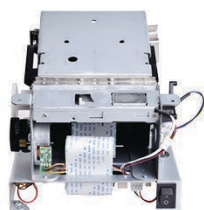

TP805 3" Thermal Receipt Printer

- High printing speed up to 250mm/s
- Three-in-one interface, including RS232, Ethernet and USB
- Embedded with 2D barcode edition algorithm which supports the 2D barcode common in the market, such as QRcode/ PDF417
- Provide Windows/Linux driver
- Provide complete OPOS driver
- Support page mode printing
- With double cash drawer driver
- Movable paper guard plate design which supports 58mm, 76mm, 80mm wide thermal paper

Metallic Printer Enclosure

Bluetooth Wifi Parallel

Wall Mounted Kit

Specification

Item	Parameter	
Printing	Print Method	Direct Thermal Line Printing
	Resolution	Standard 203dpi (8dots/mm), Emulated 180dpi(7dots/mm)
	Print Speed	Max. 250mm/s
	Printing Width	48mm/72mm
Interface	Standard	USB+Serial+Ethernet,
	Optional	Parallel, Bluetooth or Wi-Fi
Page Mode	Support	
Memory	RAM	16Mb
	Flash	32Mb
Fonts	Chinese	GBK 24x24dots
	Alphanumeric	ASCII 9x17, 12x24dots
	User-defined	YES
	Codepage	48
Barcode	1D	UPC-A, UPC-E, EAN8, EAN13, CODE39, ITF, CODEBAR, CODE128, CODE93
	2D	PDF417, QR code
Graphics	Support bitmap printing with different density and user defined bitmap printing. (Max size of each bitmap is 40K, the total size of bitmap is 256k)	
Detection	Sensors	Paper out detection, cover open detection,
LED Indicator	Power	Green LED
	Paper	Red LED
	Error	Red LED
Reliability	TPH life	150km
	Cutter life	1.5 million cuts

Power Supply	Input	AC 100V-240V 50-60HZ
	Output	DC 24V/2A
Paper	Paper Type	Thermal Receipt Paper
	Paper Width	58mm/80mm
	Paper Thickness	0.056~0.1mm
	Roll Paper Diameter	Max. OD φ83mm
	Paper Load	Easy paper loading
	Paper Cut	Partial cut or full cut
Environment	Operation	0°C~40°C, 20%~85%RH
	Storage	-20°C~70°C, 5%~95%RH
Physical Characteristics	Dimension	195(L)x147(W)x147(H)mm
	Weight	1.8KG
Options & Accessories	USB/Serial/Parallel Cable, Paper Roll, Power Adapter, Power Cord, CD, Quick Start Guide	
Software	Emulation	ESC/POS
	Driver	XP / Win7/Win8 /Win10/POSReady /Linux /OPOS
	SDK	WinCE, Win Mobile, Android